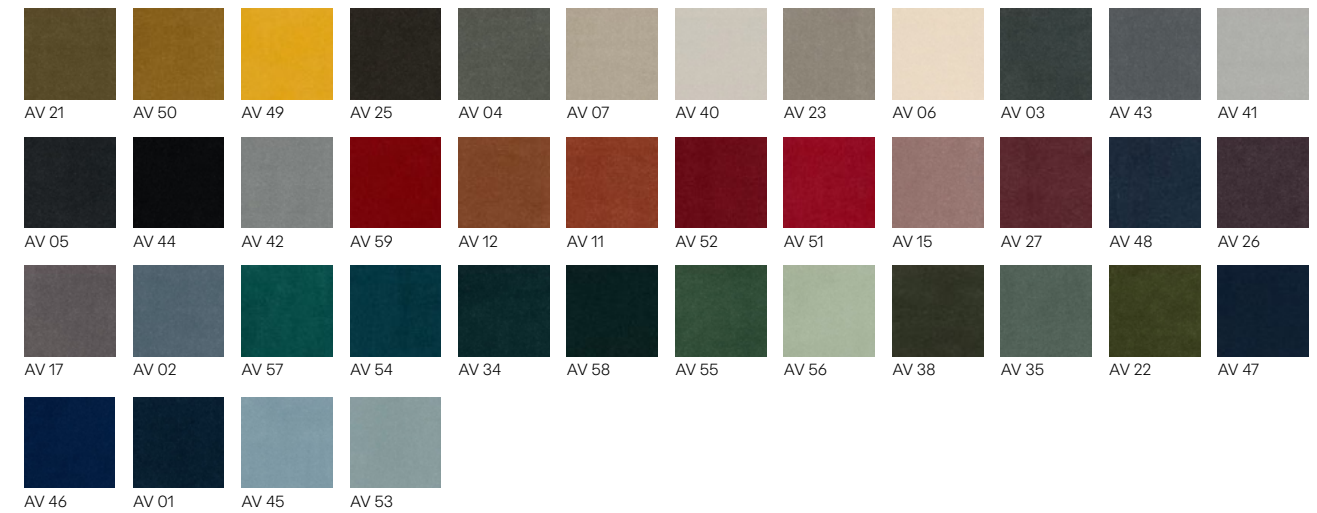

Avalon2 – Kvadrat